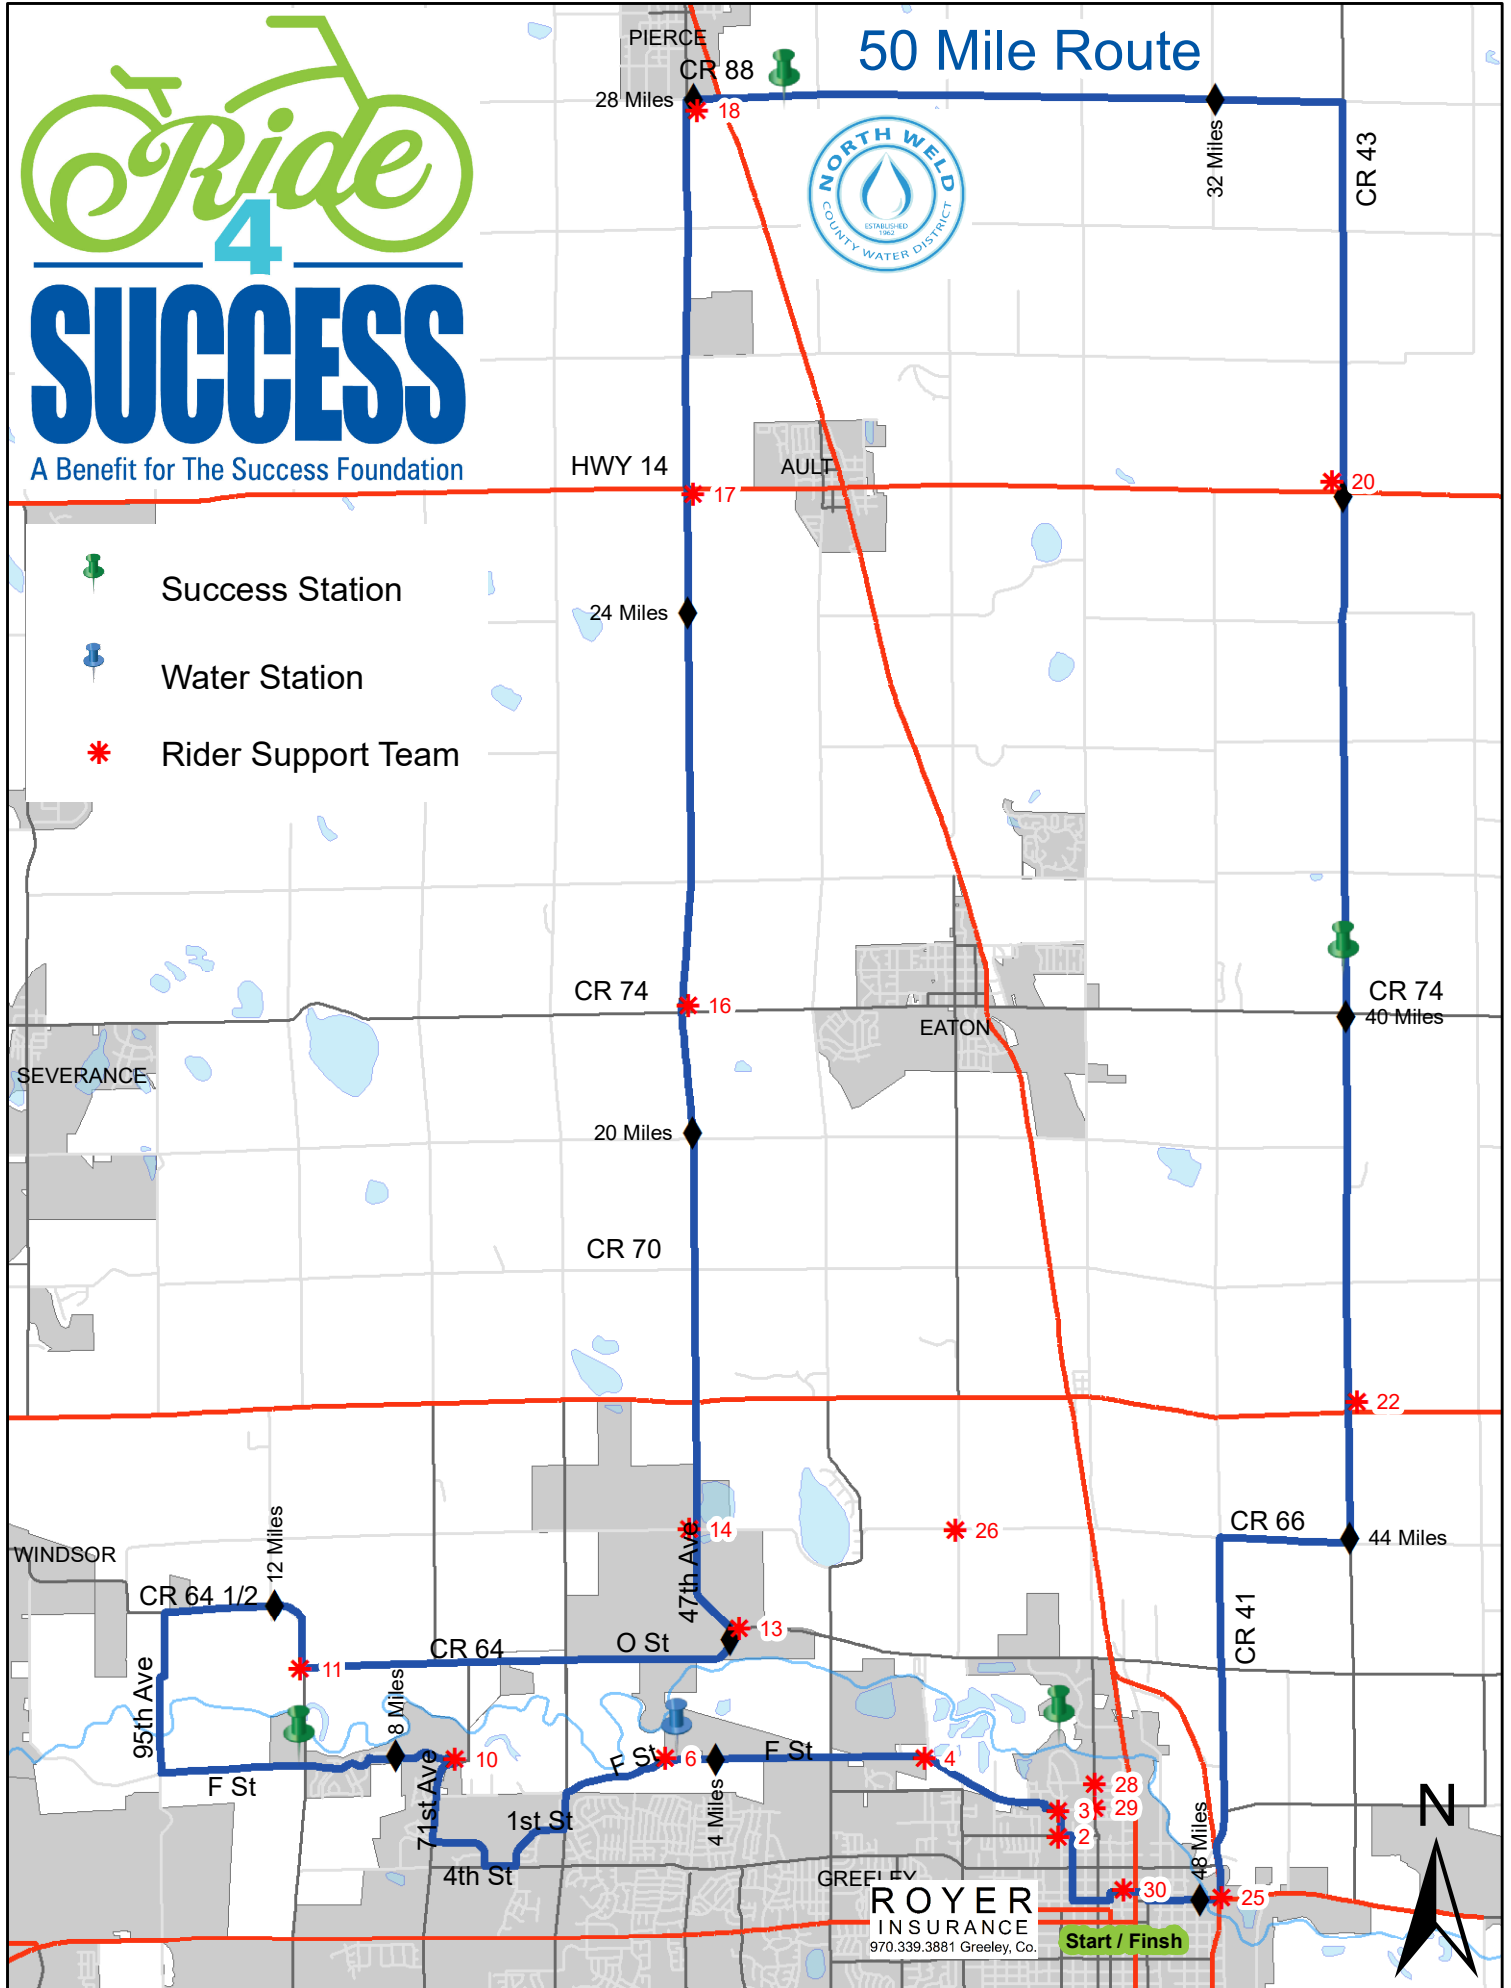

# Ride 4 SUCCESS

A Benefit for The Success Foundation

## 50 Mile Route

-  Success Station
-  Water Station
-  Rider Support Team

**ROYER**  
INSURANCE  
970.339.3881 Greeley, Co.