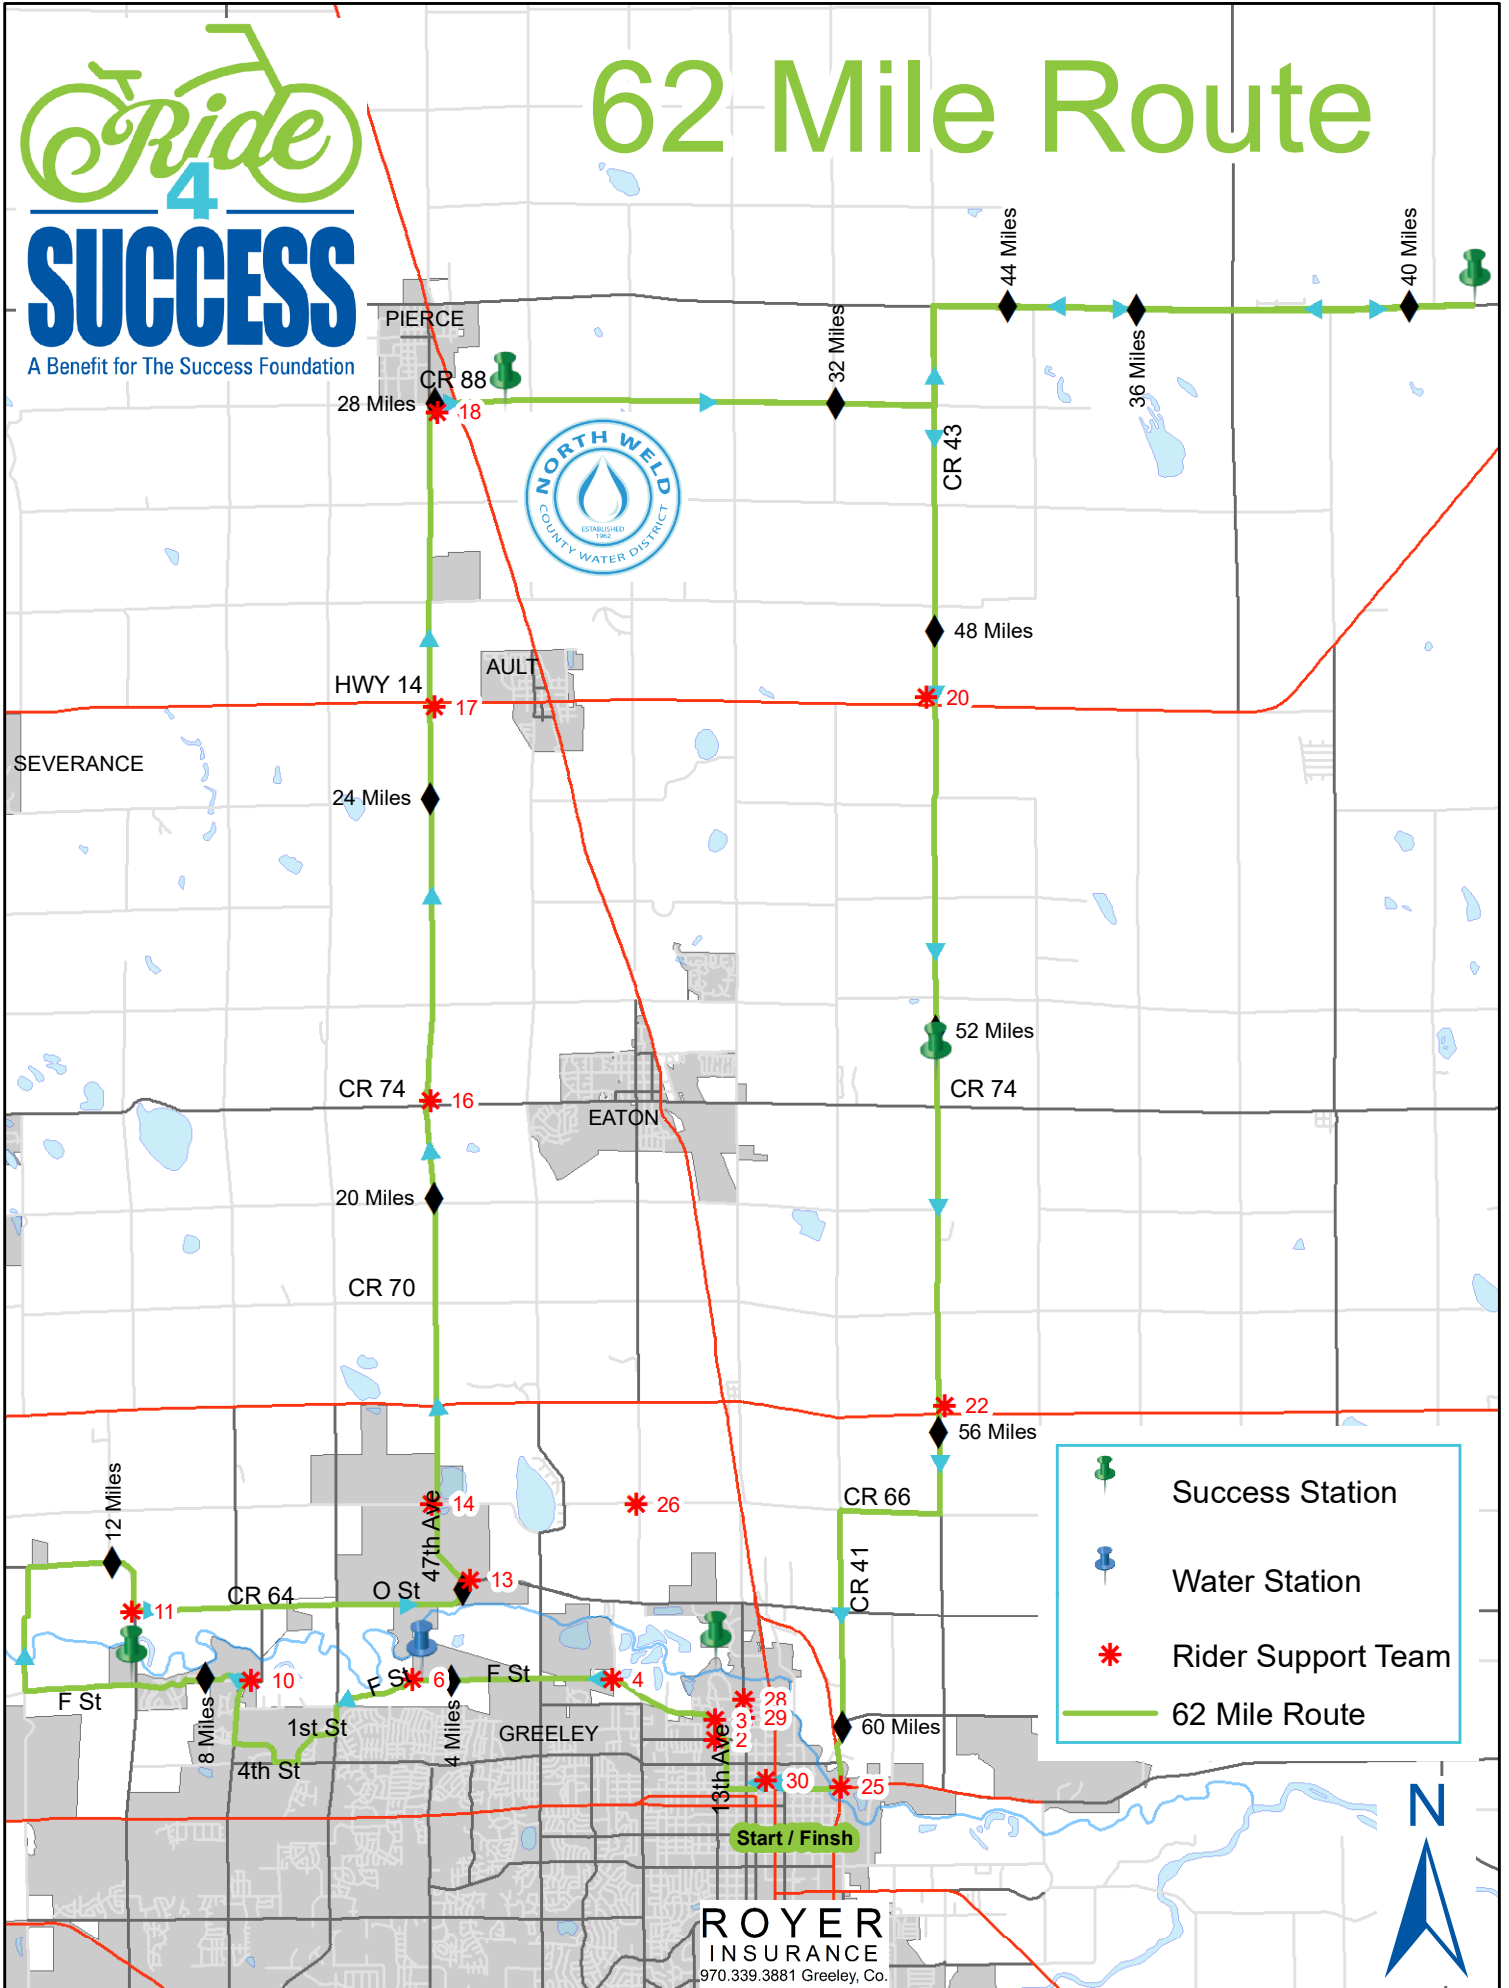

A Benefit for The Success Foundation

62 Mile Route

	Success Station
	Water Station
	Rider Support Team
	62 Mile Route

ROYER INSURANCE
 970.339.3881 Greeley, Co.